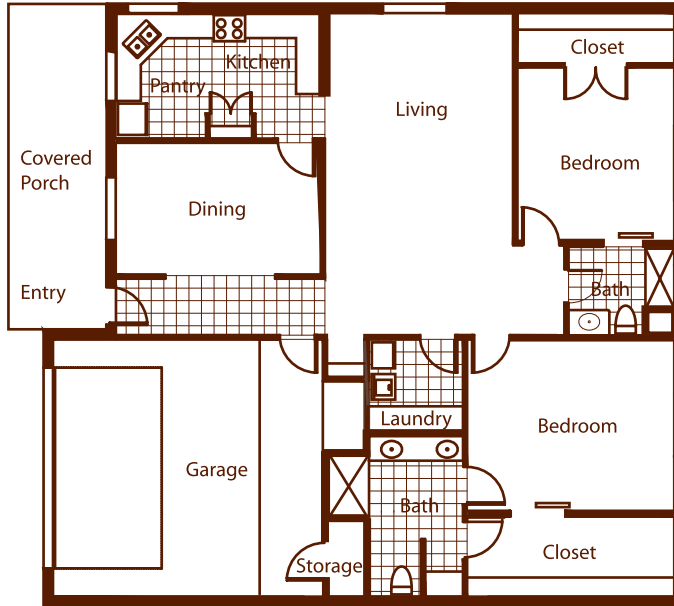

# Pare Place

## Two Bedroom Patio Home: The Kingfisher - Accessible

\*All dimensions and sizes are approximate.  
All prices are subject to change.

_____	Rental Rate	_____	Deposit
1817	Square Feet*	_____	Application Fee
		_____	Processing Fee